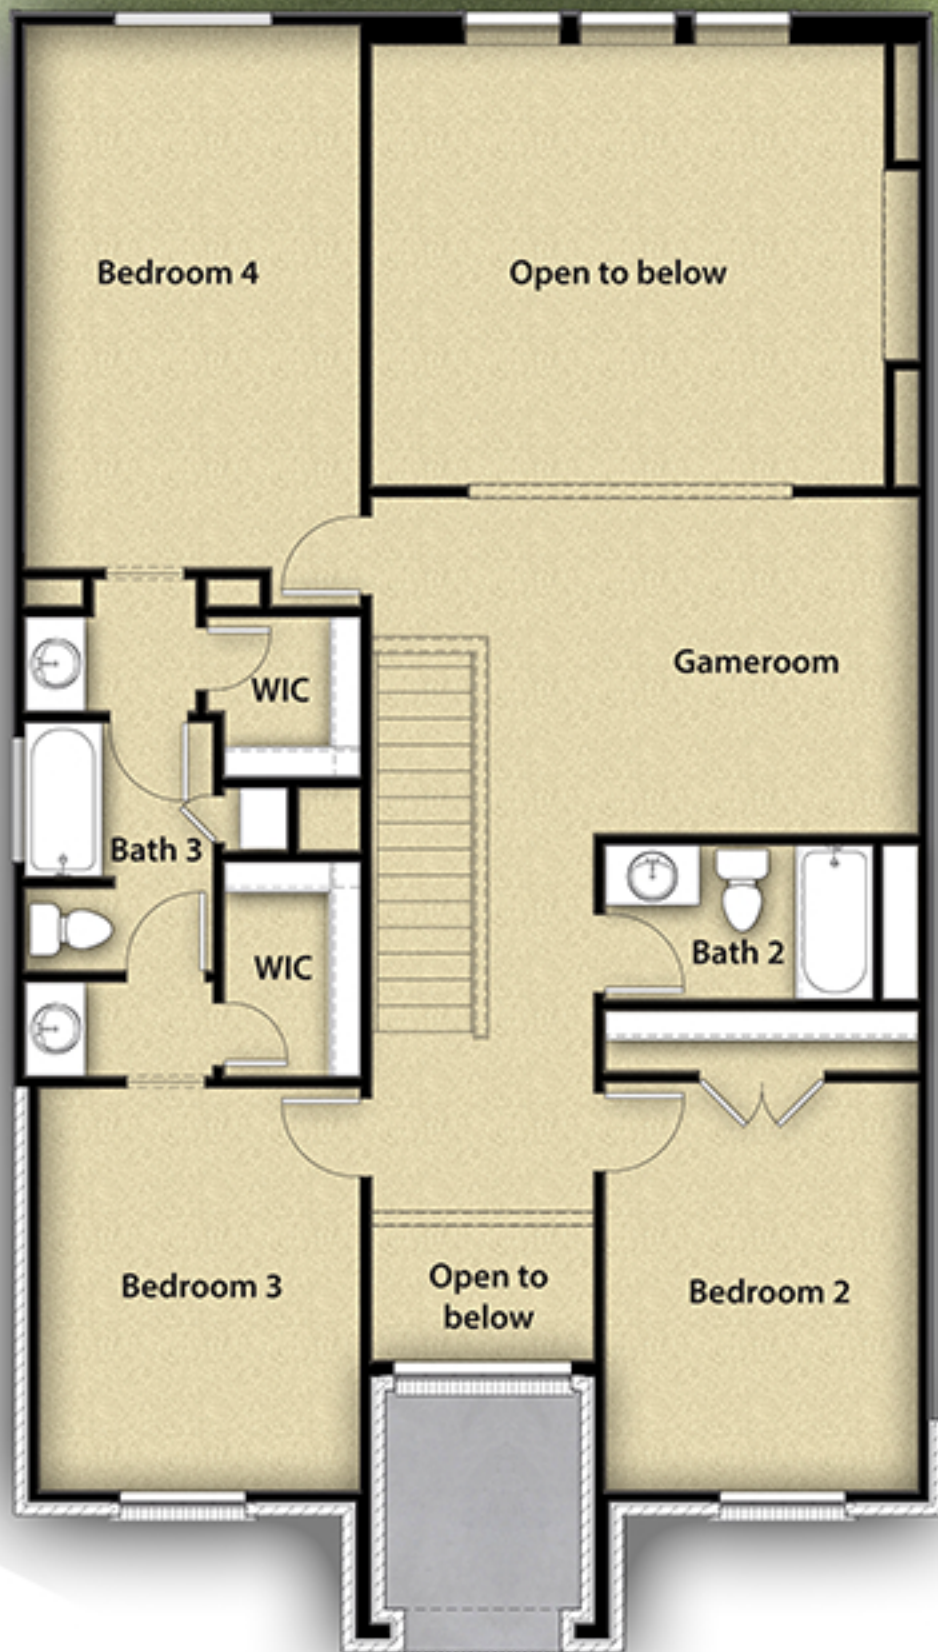

**REDWOOD**  
4 BED 3.5 BATH • 2,915 sf

First Floor

Second Floor